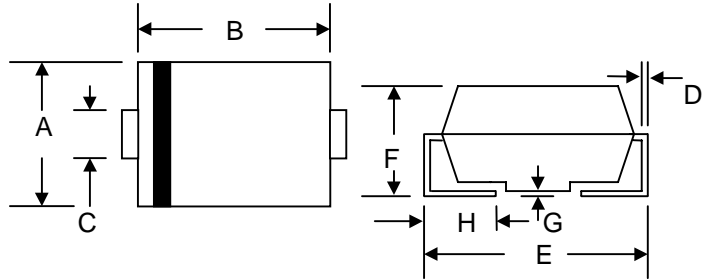

### Mechanical Data

- Case: SMC/DO-214AB, Molded Plastic
- Terminals: Solder Plated, Solderable per MIL-STD-750, Method 2026
- Polarity: Cathode Band Except Bi-Directional
- Marking: Device Code
- Weight: 0.21 grams (approx.)
- **Lead Free: For RoHS / Lead Free Version, Add "-LF" Suffix to Part Number, See Page 6**

| SMC/DO-214AB         |       |       |
|----------------------|-------|-------|
| Dim                  | Min   | Max   |
| A                    | 5.59  | 6.22  |
| B                    | 6.60  | 7.11  |
| C                    | 2.75  | 3.25  |
| D                    | 0.152 | 0.305 |
| E                    | 7.75  | 8.13  |
| F                    | 2.00  | 2.62  |
| G                    | 0.051 | 0.203 |
| H                    | 0.76  | 1.27  |
| All Dimensions in mm |       |       |

- Note: 1. Non-repetitive current pulse per Figure 4 and derated above  $T_A = 25^\circ\text{C}$  per Figure 1.  
 2. Mounted on 8.0mm<sup>2</sup> copper pad to each terminal.  
 3. Measured on 8.3ms single half sine-wave or equivalent square wave, duty cycle = 4 pulses per minutes maximum.