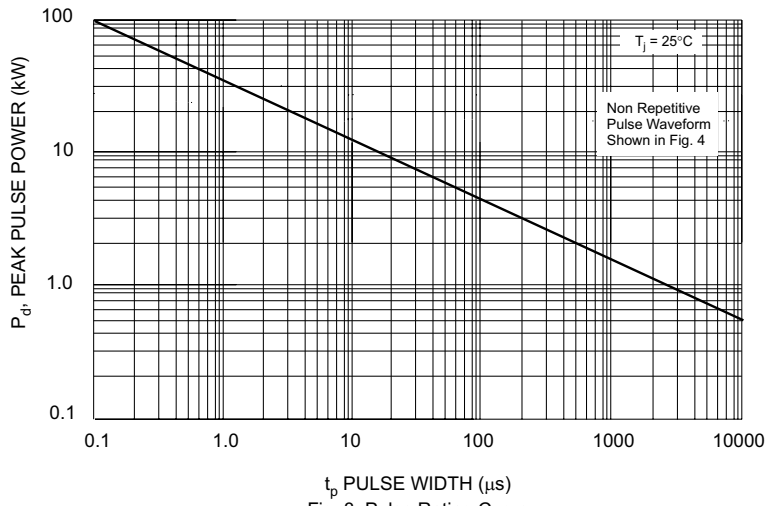

### Mechanical Data

- Case: SMC/DO-214AB, Molded Plastic
- Terminals: Solder Plated, Solderable per MIL-STD-750, Method 2026
- Polarity: Cathode Band Except Bi-Directional
- Marking: Device Code
- Weight: 0.21 grams (approx.)
- **Lead Free: For RoHS / Lead Free Version, Add "-LF" Suffix to Part Number, See Page 6**

- Note: 1. Non-repetitive current pulse per Figure 4 and derated above  $T_A = 25^\circ\text{C}$  per Figure 1.  
 2. Mounted on 8.0mm<sup>2</sup> copper pad to each terminal.  
 3. Measured on 8.3ms single half sine-wave or equivalent square wave, duty cycle = 4 pulses per minutes maximum.

Fig. 1 Pulse Derating Curve

Fig. 2 Typical Junction Capacitance

Fig. 3 Pulse Rating Curve

Fig. 4 Pulse Waveform