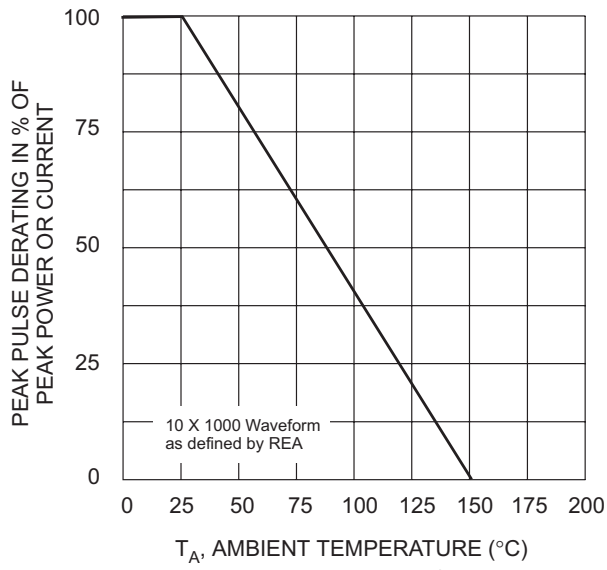

- Note: 1. Non-repetitive current pulse per Figure 4 and derated above  $T_A = 25^\circ\text{C}$  per Figure 1.  
 2. Mounted on 8.0mm<sup>2</sup> copper pad to each terminal.  
 3. Measured on 8.3ms single half sine-wave or equivalent square wave, duty cycle = 4 pulses per minutes maximum.