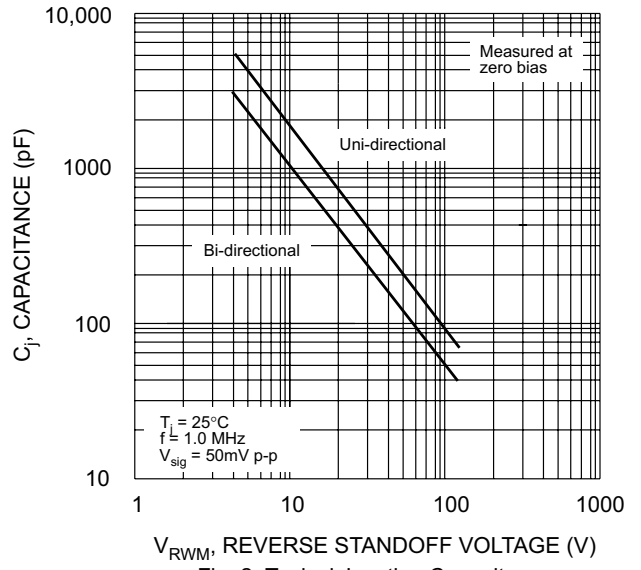

### Mechanical Data

- Case: SMC/DO-214AB, Molded Plastic
- Terminals: Solder Plated, Solderable per MIL-STD-750, Method 2026
- Polarity: Cathode Band Except Bi-Directional
- Marking: Device Code
- Weight: 0.21 grams (approx.)
- **Lead Free: For RoHS / Lead Free Version, Add "-LF" Suffix to Part Number, See Page 6**

Fig. 1 Pulse Derating Curve

Fig. 2 Typical Junction Capacitance

Fig. 3 Pulse Rating Curve

Fig. 4 Pulse Waveform