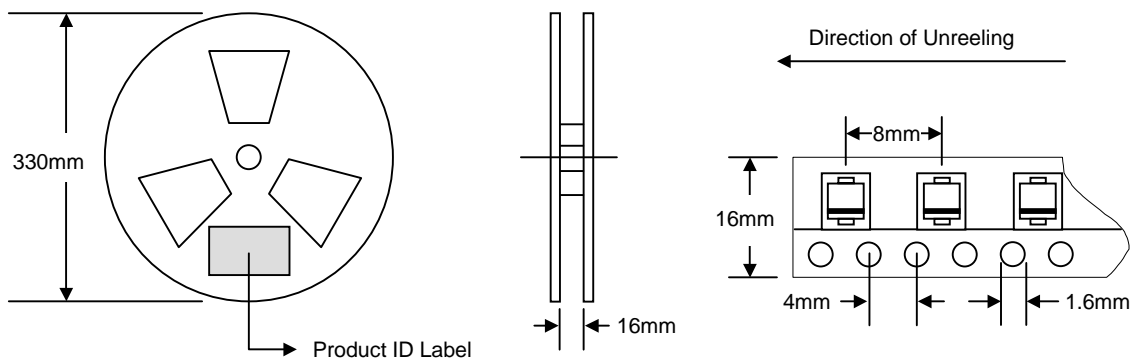

PACKAGING INFORMATION

TAPE & REEL

Reel Diameter (mm)	Quantity (PCS)	Inner Box Size L x W x H (mm)	Quantity (PCS)	Carton Size L x W x H (mm)	Quantity (PCS)	Approx. Gross Weight (KG)
330	3,000	340 x 337 x 45	6,000	370 x 370 x 420	48,000	19.0

Note: 1. Paper reel, white or gray color.
2. Components are packed in accordance with EIA standard 481-1 and 481-2.